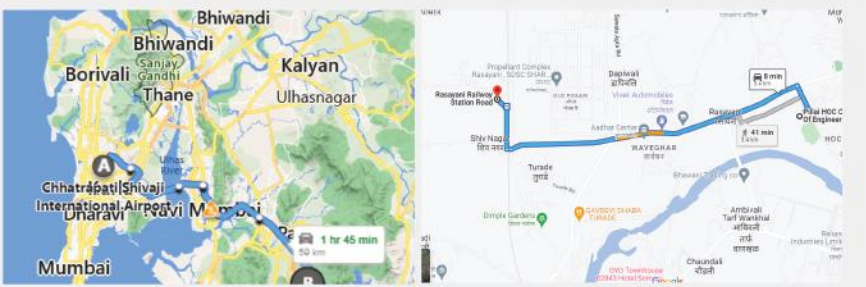

### Reach us via Airport & our nearest Railway Station - Rasayani

**Campus Address:**  
Pillai HOCL Educational Campus, Rasayani, Khalapur, Navi Mumbai, Maharashtra 410207

**Social Media Handles**  
/pillaihoccollege  
/pillaiueforia